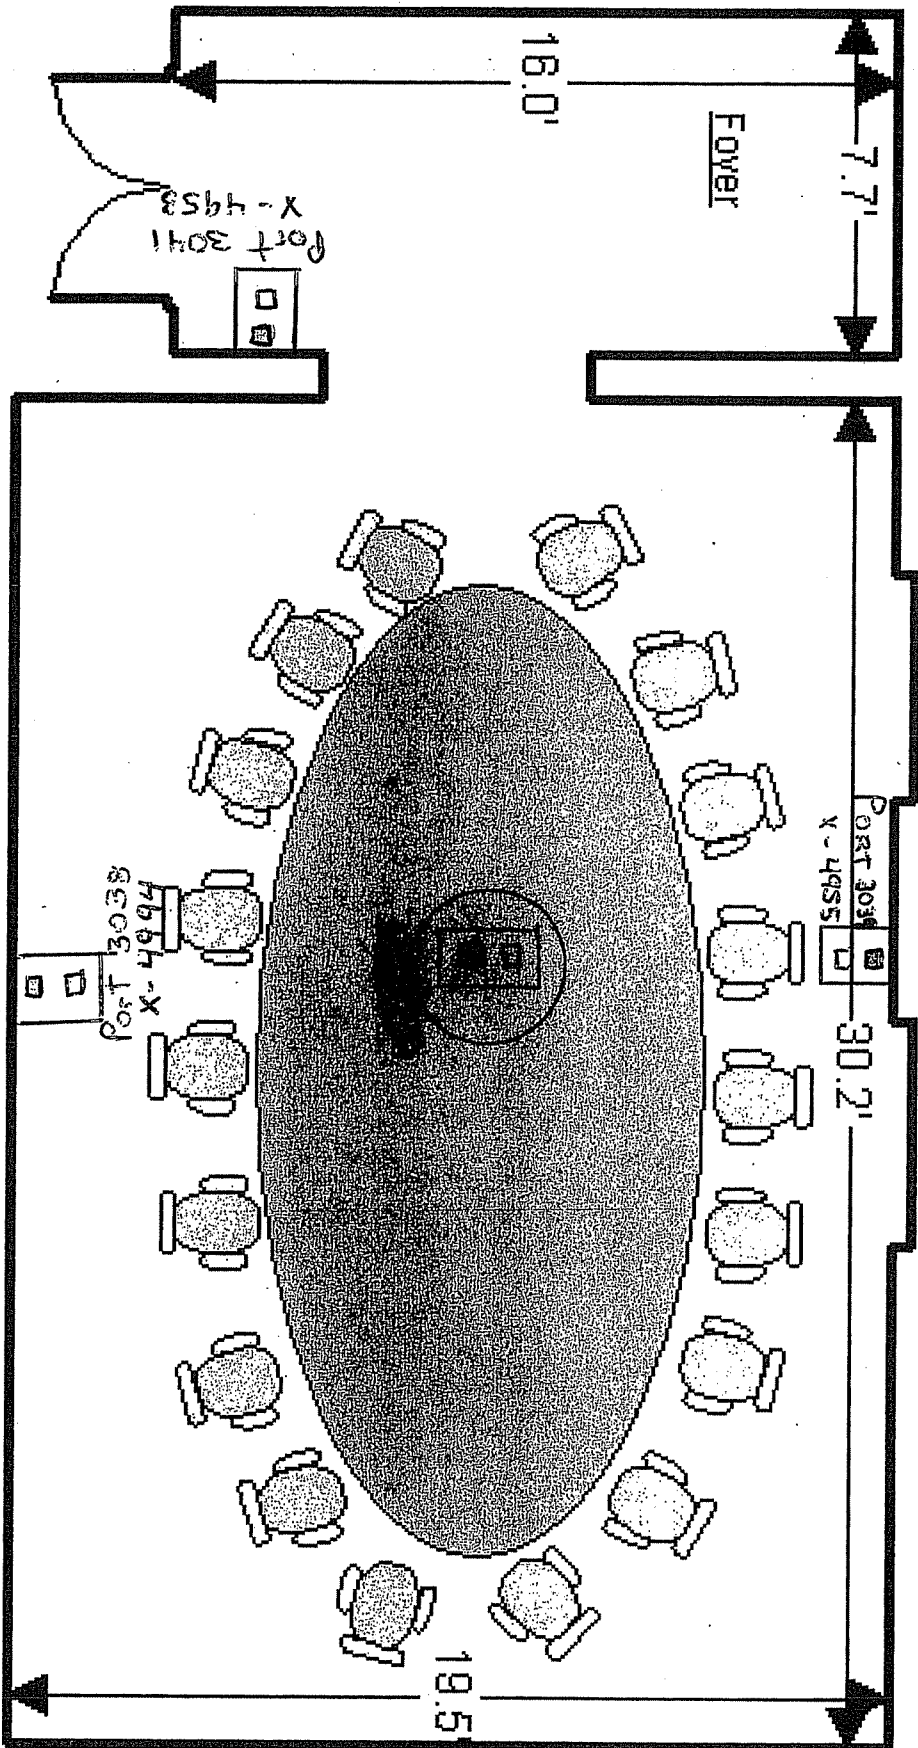

Executive Boardroom