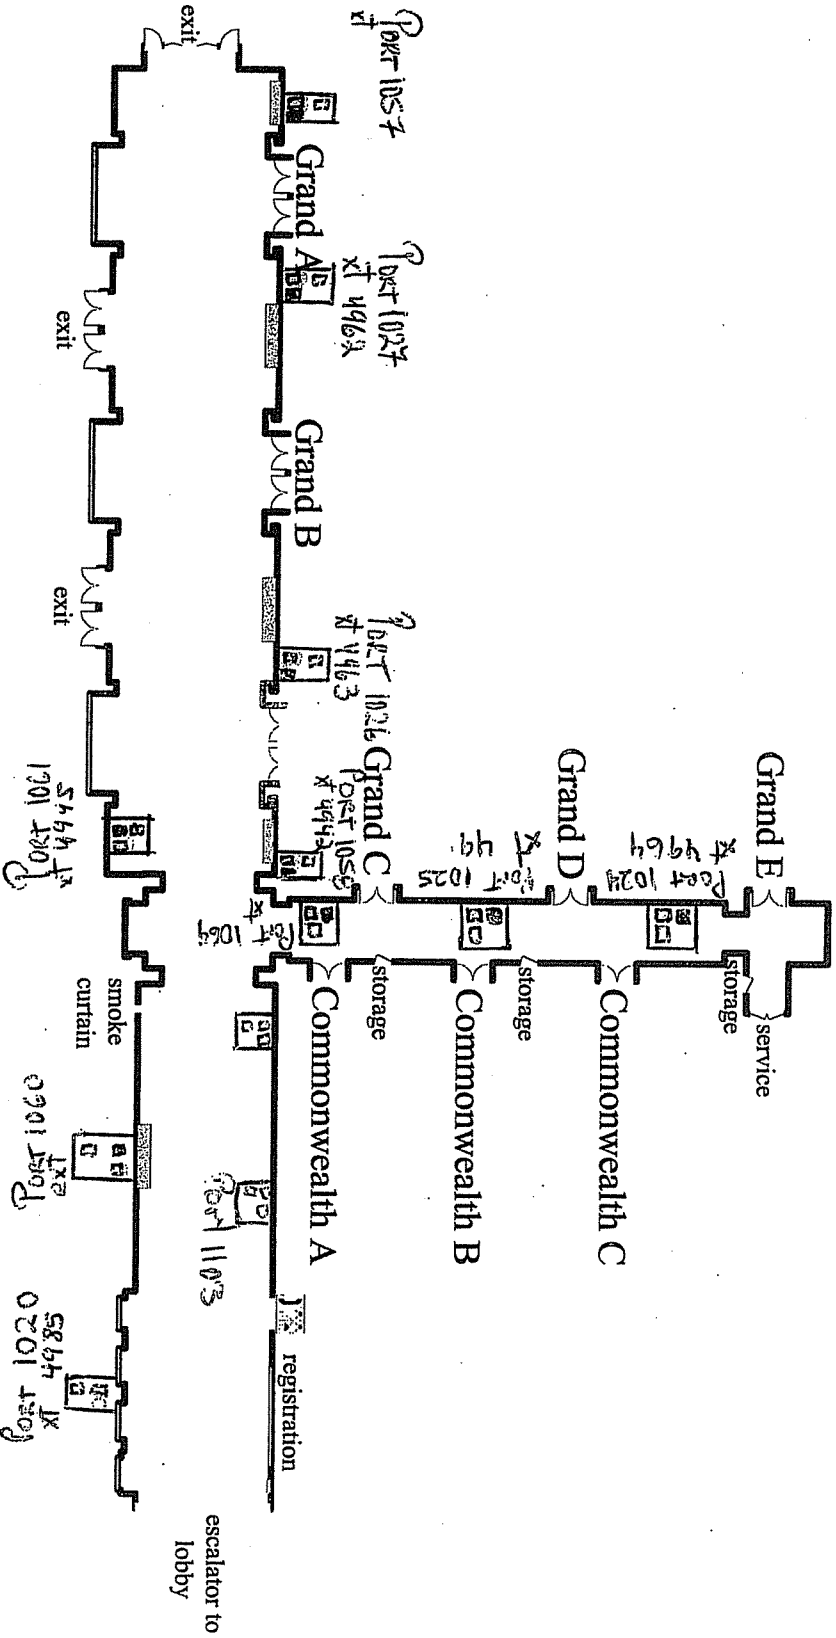

Symbol Key

 Quad Receptacle

 Single Duplex Receptacle

- HR Home Run, meaning a dedicated 20 amp circuit.

- IF there is know HR Symbol next to the Receptacle
That means the Receptacle is tied in to another 20 amp circuit.

SHOW AS OF 10/20/05
SCALE IN FEET
0 10 20 30

BIO 07
MAY 6-9, 2007
THE WESTIN - BOSTON WATERFRONT
BOSTON, MA
LOBBY LEVEL

HOTEL LOBBY

Mezzanine Lobby

Grand Ballroom & Commonwealth Ballroom Foyer

Commonwealth Ballroom