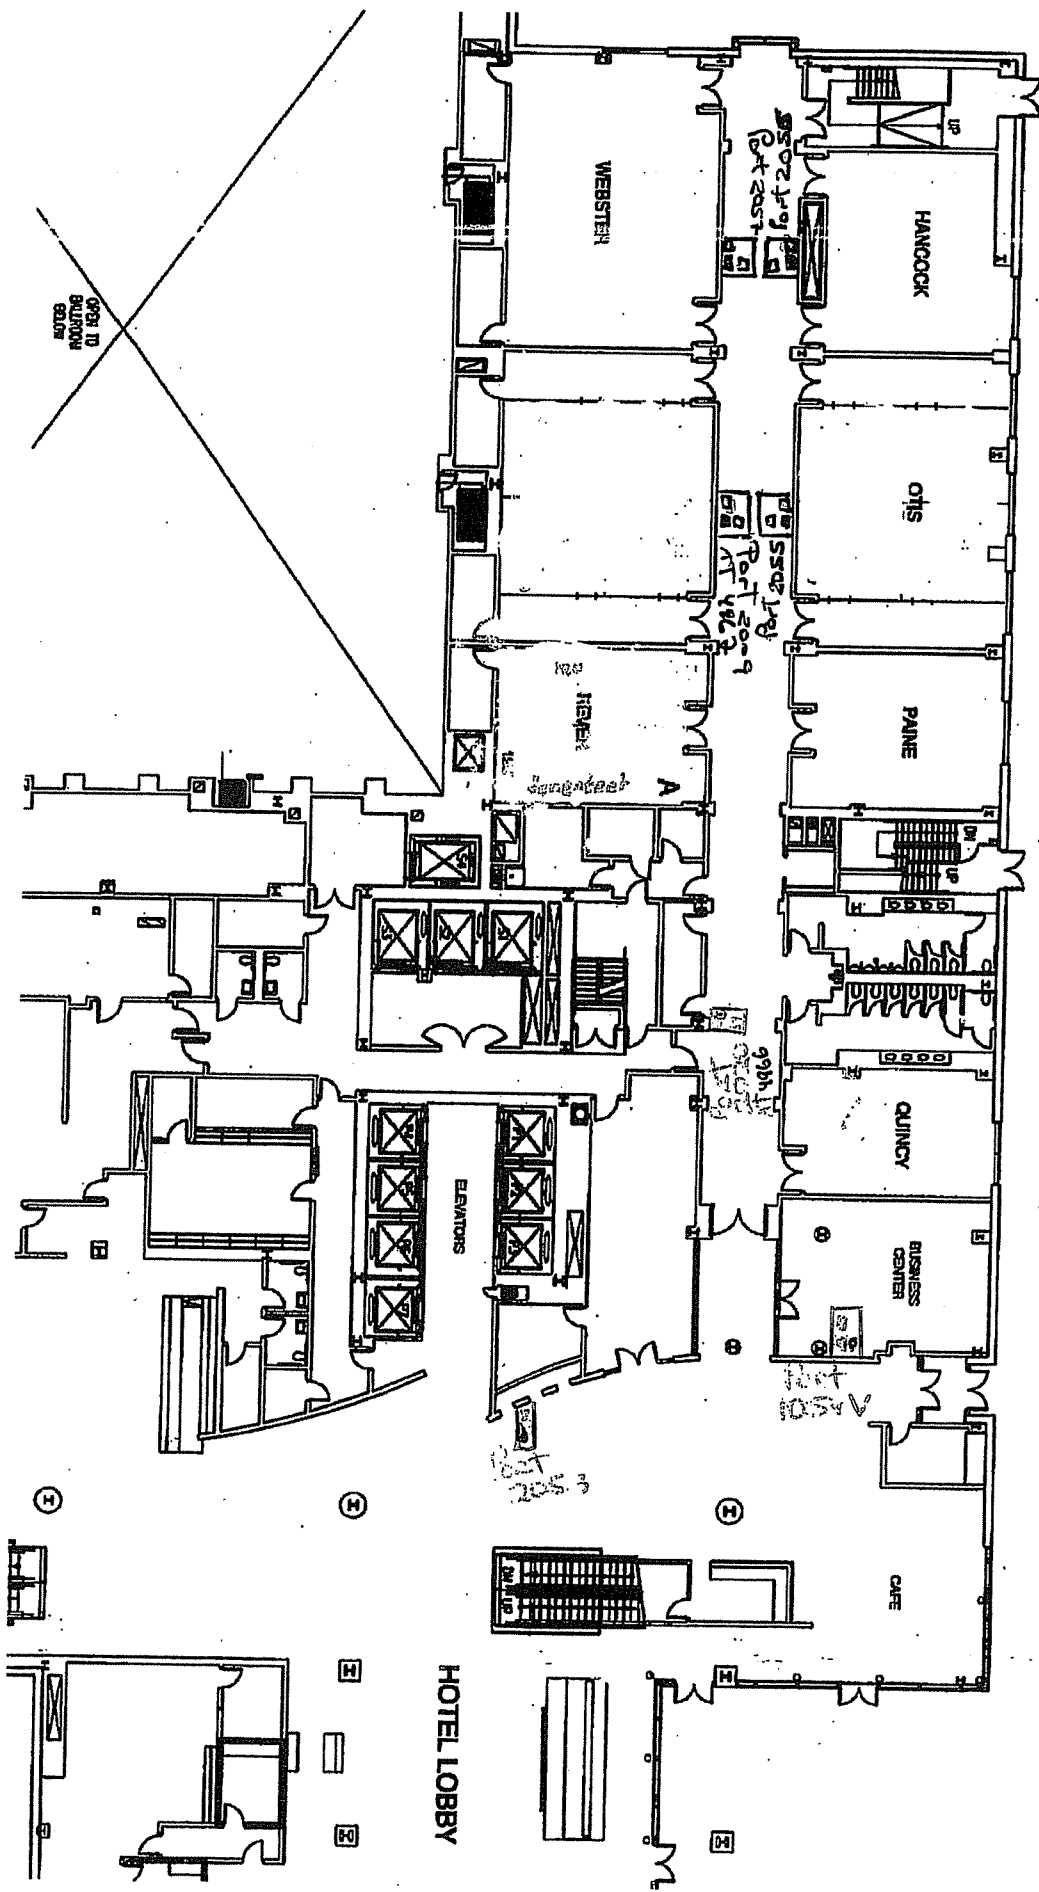

Symbol Key

 Quad Receptacle

 Single Duplex Receptacle

- HR Home Run, meaning a dedicated 20 amp circuit.

- IF there is know HR Symbol next to the Receptacle
That means the Receptacle is tied in to another 20 amp circuit.

SHOW AS OF 10/20/05
SCALE IN FEET
0 10 20 30

BIO 07
MAY 6-9, 2007
THE WESTIN - BOSTON WATERFRONT
BOSTON, MA
LOBBY LEVEL

HOTEL LOBBY

Mezzanine Lobby

Grand Ballroom & Commonwealth Ballroom Foyer

Commonwealth Ballroom