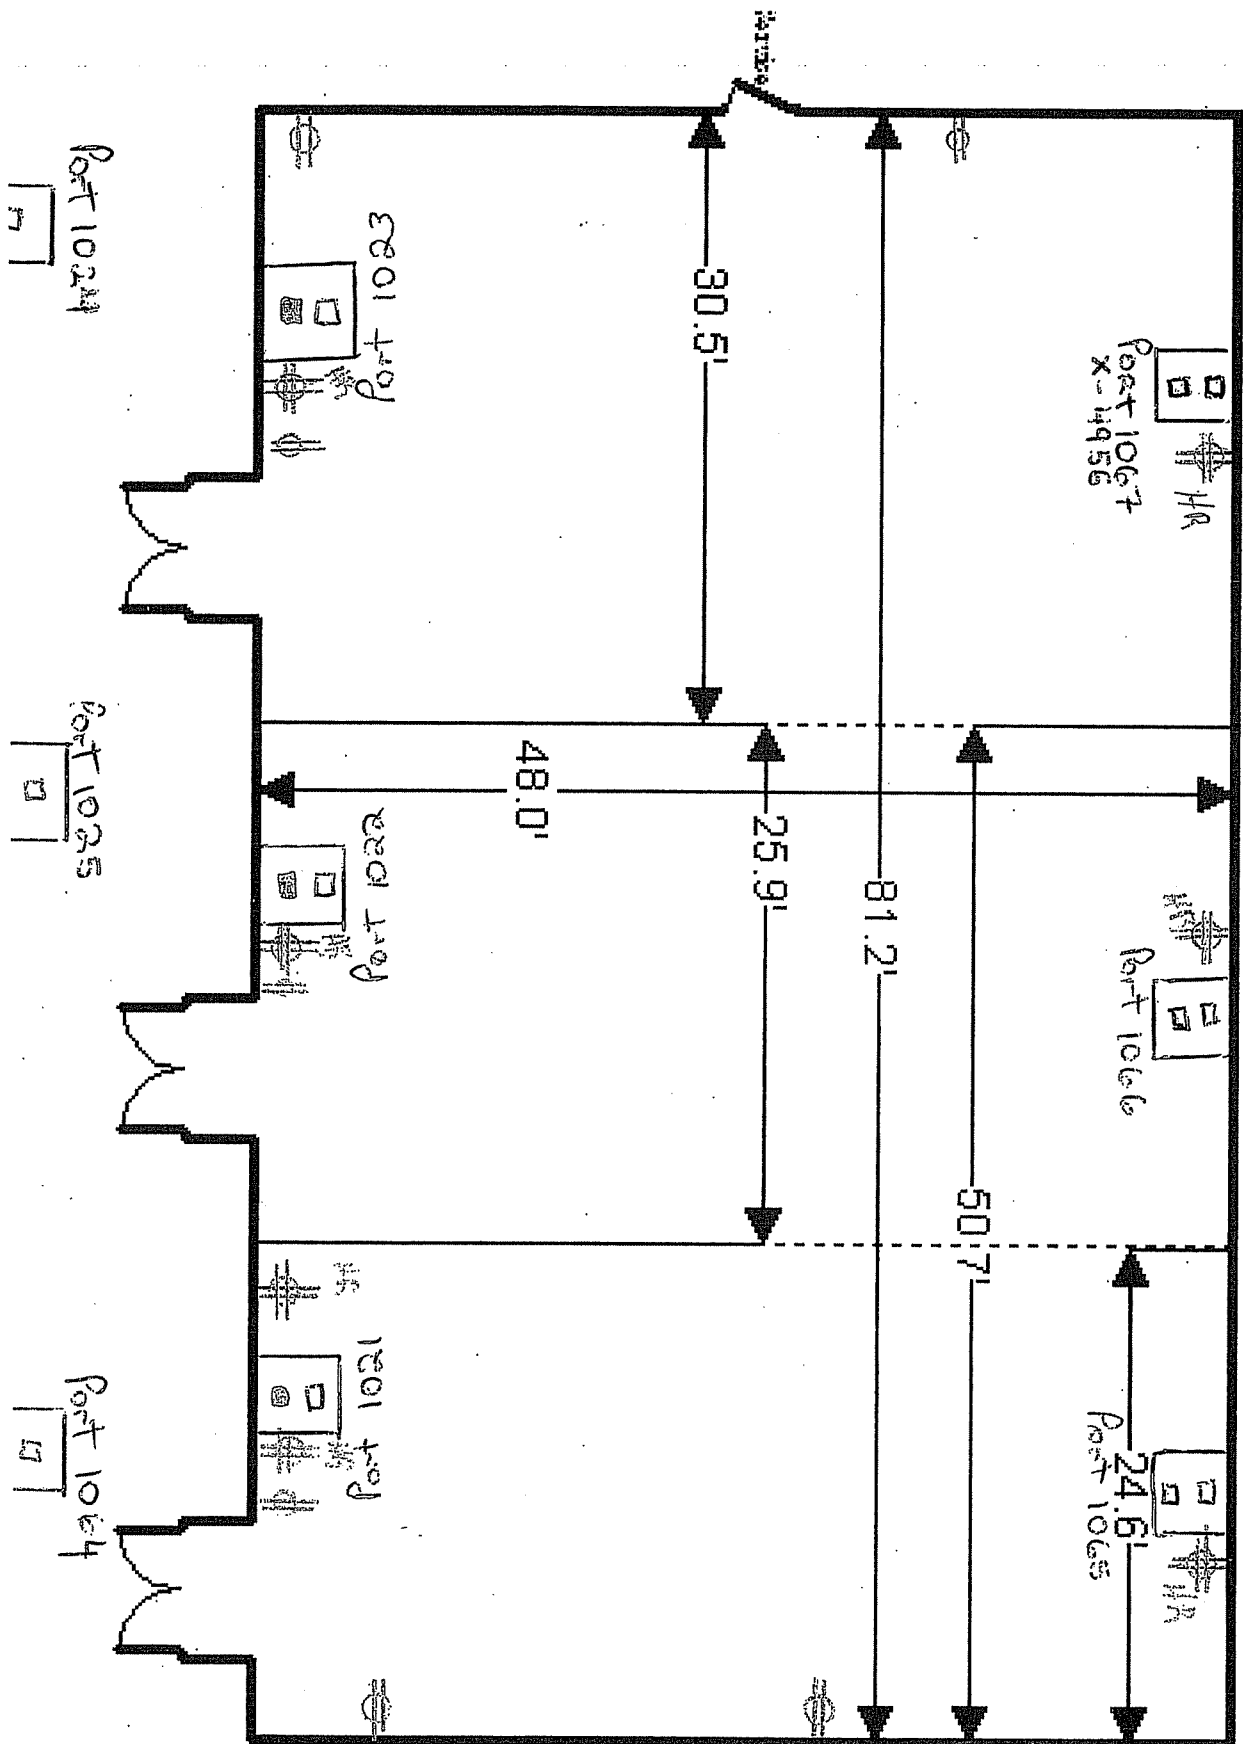

Commonwealth Ballroom

Commonwealth C

Commonwealth B

Commonwealth A