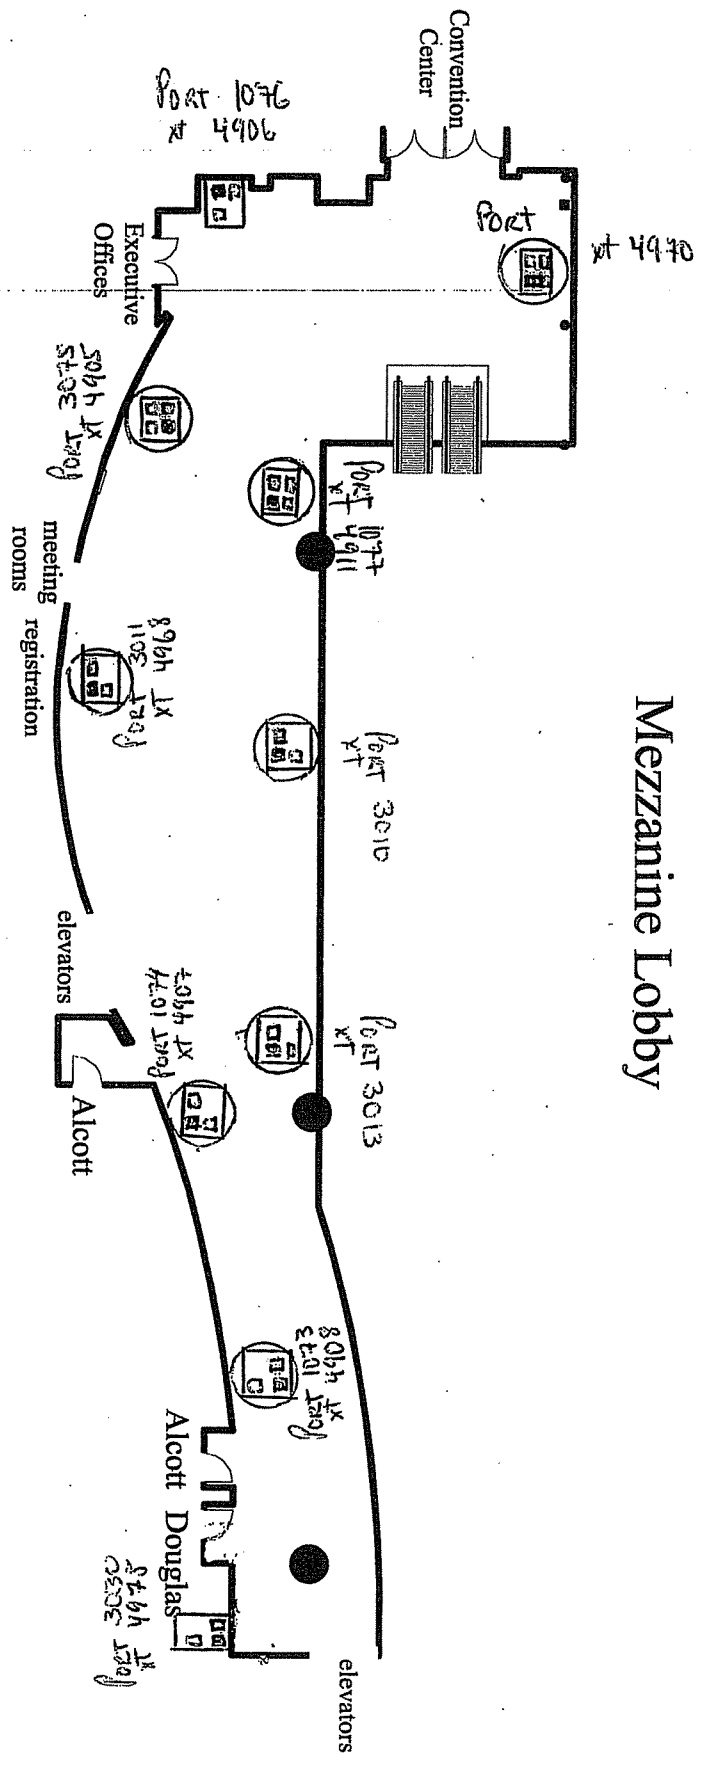

Symbol Key

 Quad Receptacle

 Single Duplex Receptacle

- HR Home Run, meaning a dedicated 20 amp circuit.

- IF there is know HR Symbol next to the Receptacle
That means the Receptacle is tied in to another 20 amp circuit.

SHOW AS OF 10/20/05
SCALE IN FEET
0 10 20 30

BIO 07
MAY 6-9, 2007
THE WESTIN - BOSTON WATERFRONT
BOSTON, MA
LOBBY LEVEL

HOTEL LOBBY

Mezzanine Lobby

Grand Ballroom & Commonwealth Ballroom Foyer

Commonwealth Ballroom

26.1'

32.0'

Otis

PORT 2006
X-4919

PORT 2010
X-4919

PORT 2011
X-4919

32.31'

48.11'