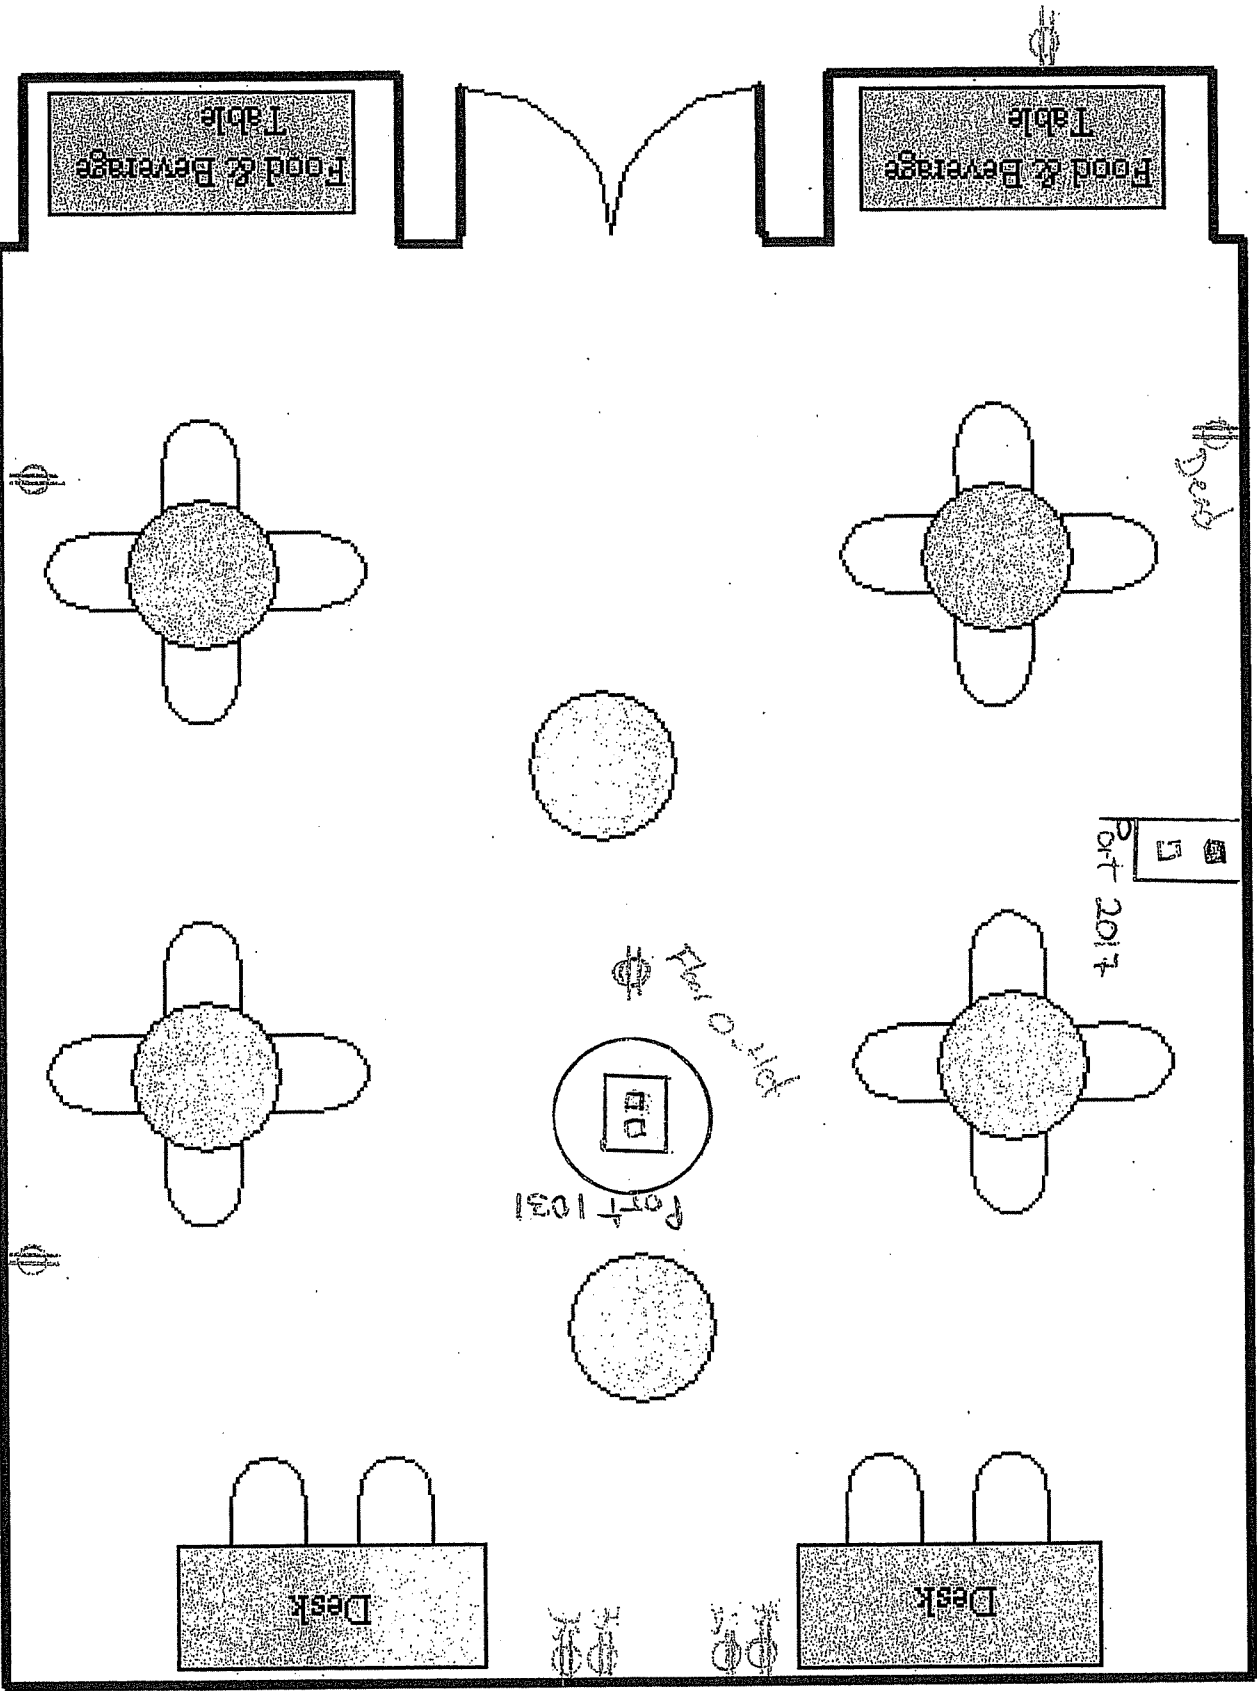

Symbol Key

 Quad Receptacle

 Single Duplex Receptacle

- HR Home Run, meaning a dedicated 20 amp circuit.

- IF there is know HR Symbol next to the Receptacle
That means the Receptacle is tied in to another 20 amp circuit.

26.1'

32.0'

Otis

PORT 2006
X-4919

PORT 2010
X-4919

PORT 2011
X-4919

32.31'

48.11'

HR HR

HR

HR HR

HR HR

Webster

Reverse