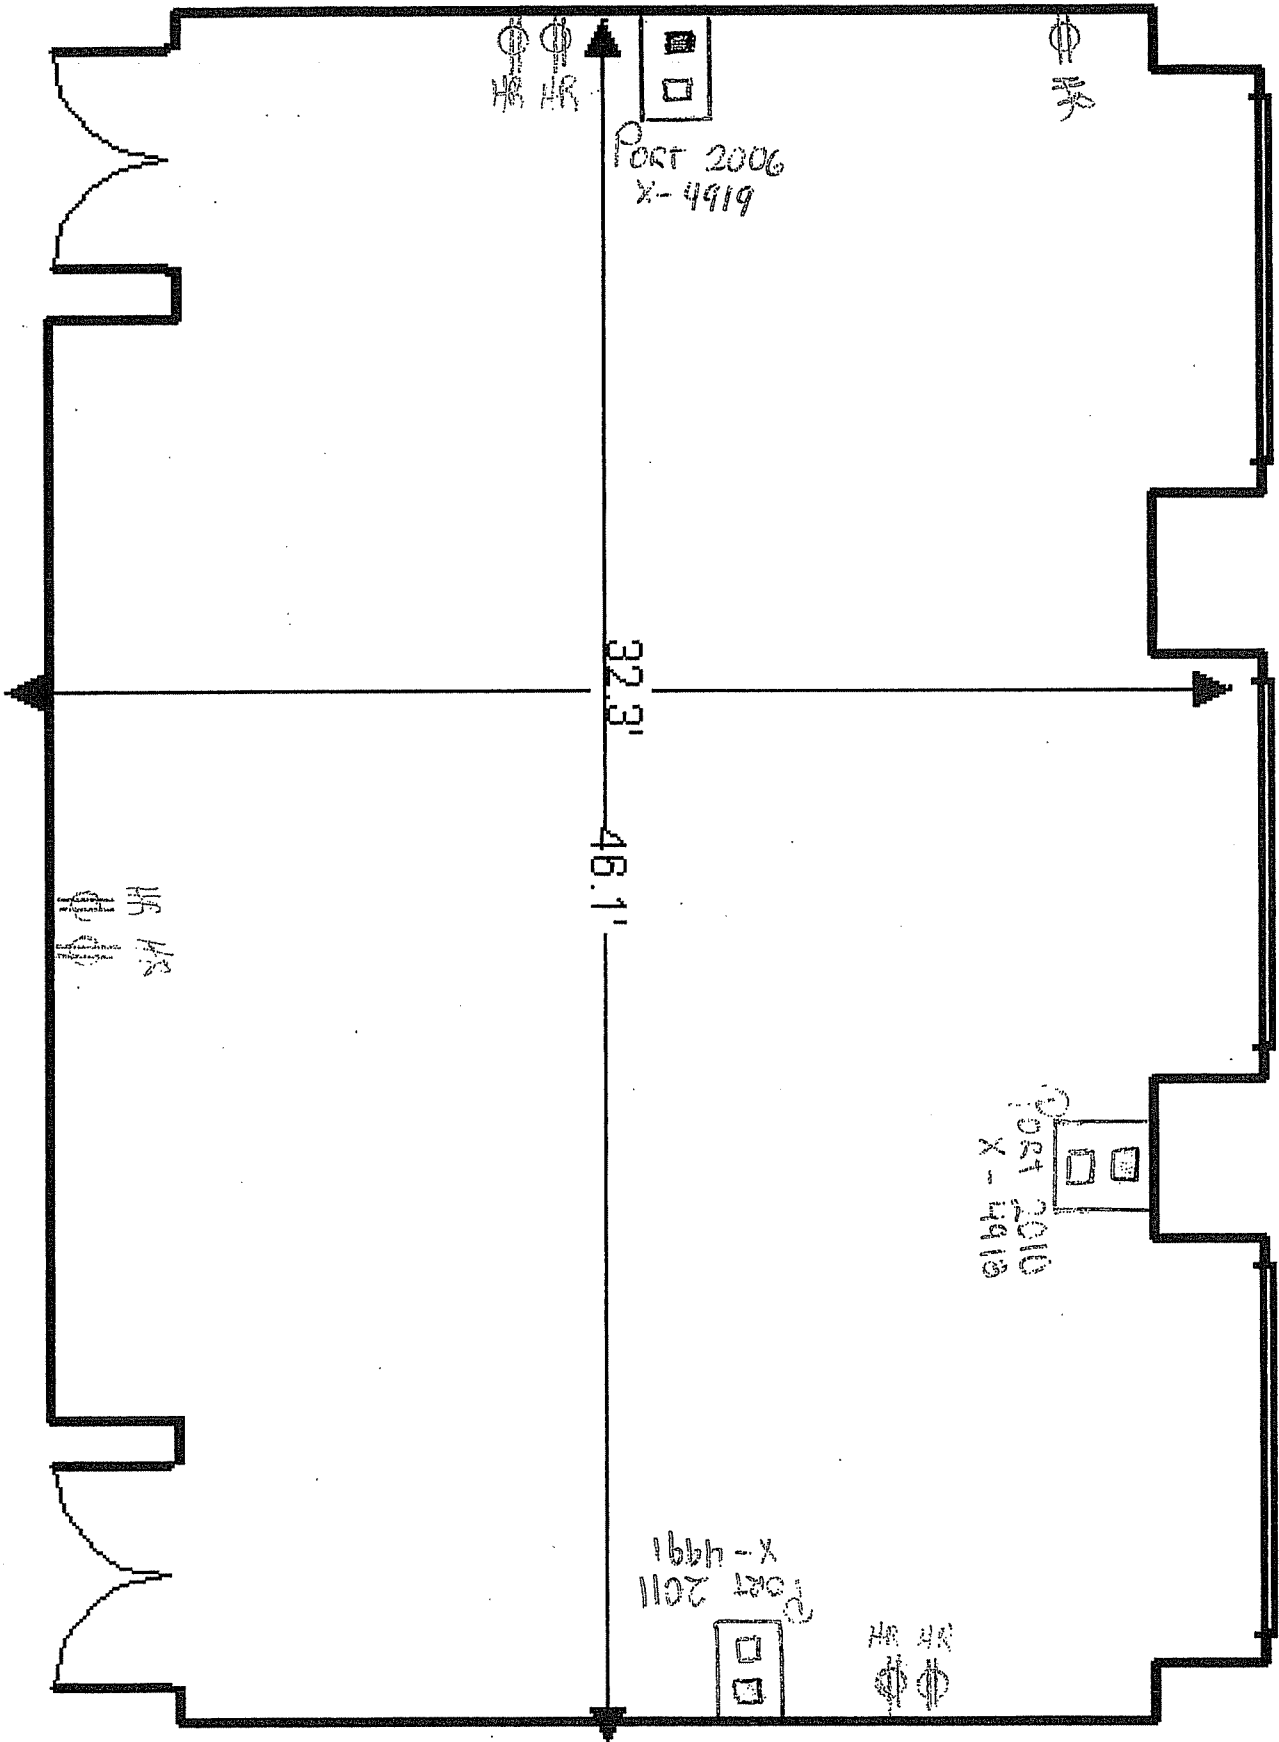

Symbol Key

 Quad Receptacle

 Single Duplex Receptacle

- HR Home Run, meaning a dedicated 20 amp circuit.

- IF there is know HR Symbol next to the Receptacle
That means the Receptacle is tied in to another 20 amp circuit.

26.1'

32.0'

Otis

PORT 2006
X-4919

PORT 2010
X-4919

PORT 2011
X-4919

32.31'

48.11'