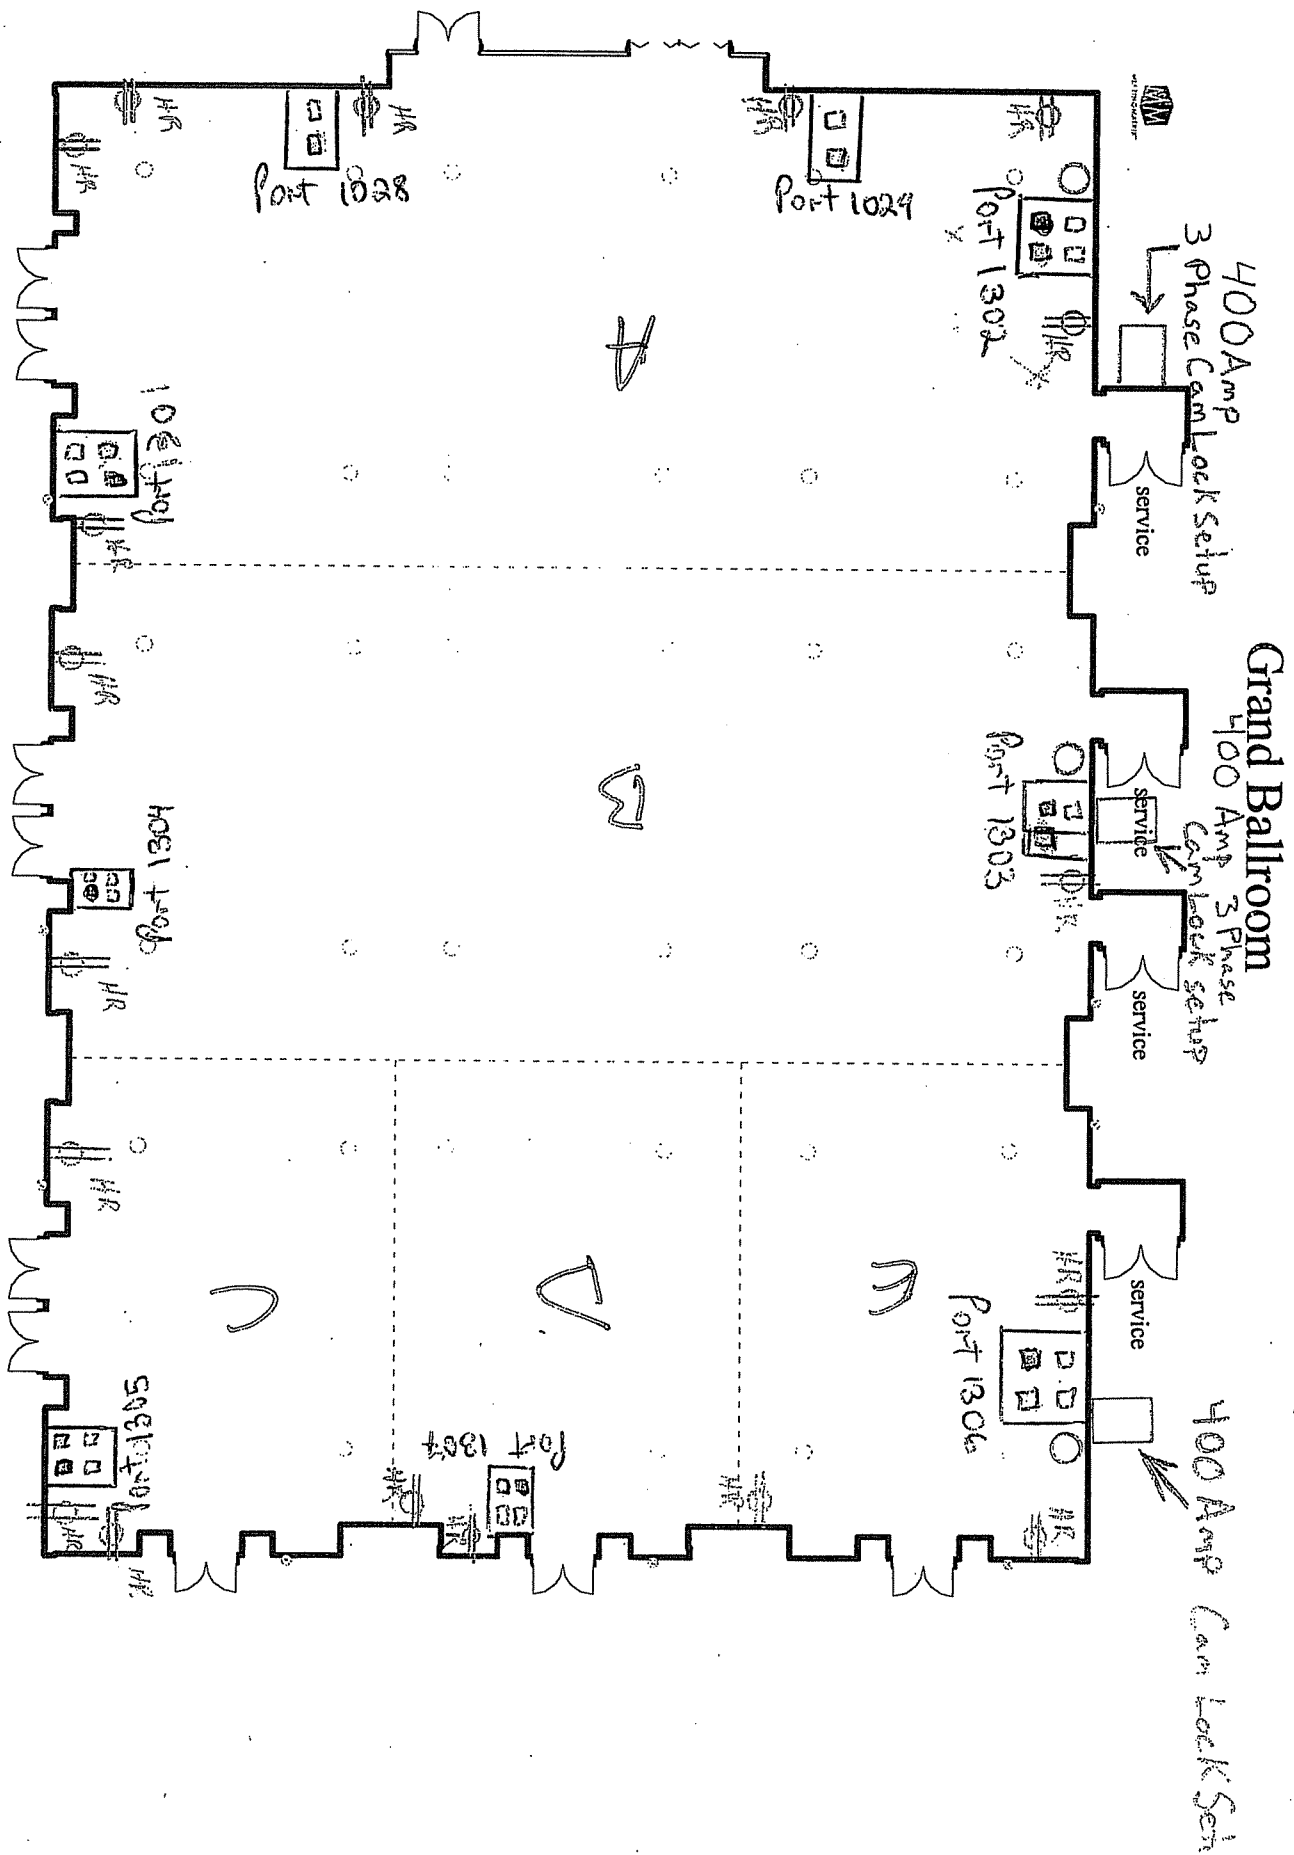

Symbol Key

 Quad Receptacle

 Single Duplex Receptacle

- HR Home Run, meaning a dedicated 20 amp circuit.

- IF there is know HR Symbol next to the Receptacle
That means the Receptacle is tied in to another 20 amp circuit.

SHOW AS OF 10/20/05
SCALE IN FEET
0 10 20 30

BIO 07
MAY 6-9, 2007
THE WESTIN - BOSTON WATERFRONT
BOSTON, MA
LOBBY LEVEL

HOTEL LOBBY

Mezzanine Lobby

Grand Ballroom & Commonwealth Ballroom Foyer

Commonwealth Ballroom